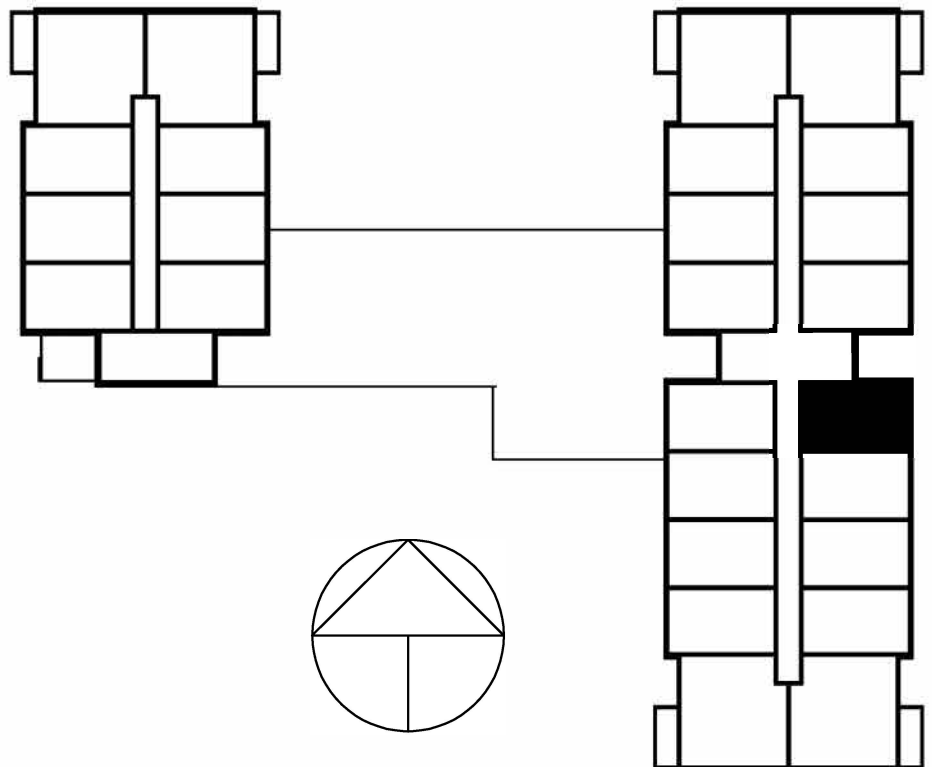

1H+KT 30,0 m²

2.-8.-kerros

- As 10
- As 28
- As 46
- As 64
- As 82
- As 100
- As 118

Lumo