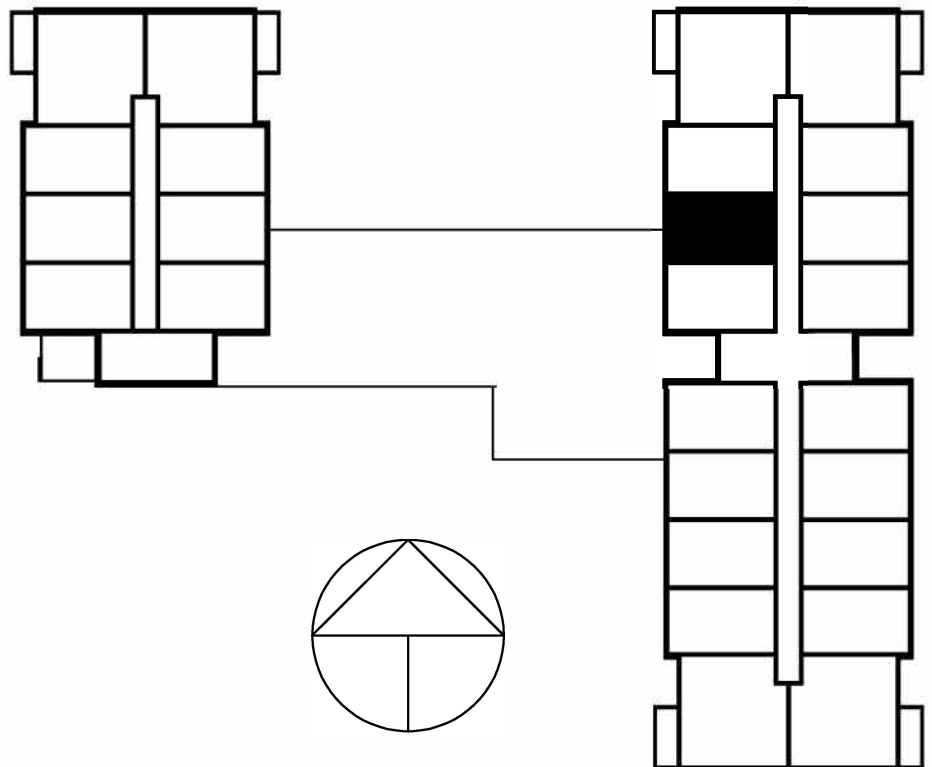

1H+KT 30,0 m²

2.-kerros

As 21

Lumo