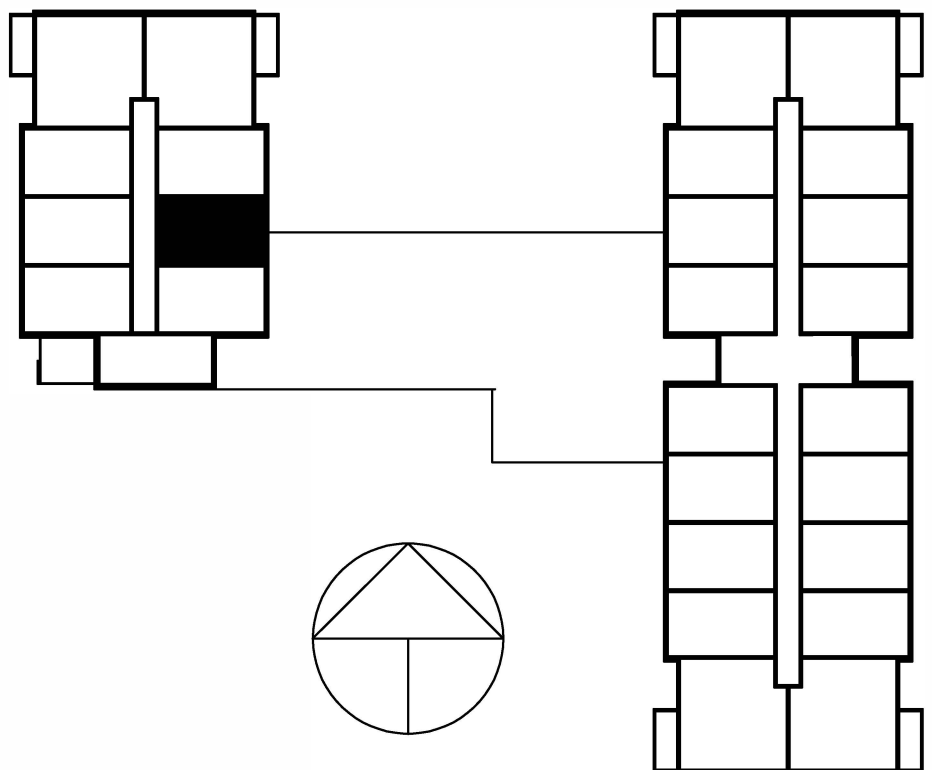

1H+KT 30,0 m²

3.-8.-kerros

1:50 50CM 1M 2M 3M

As 155
As 163
As 171
As 179
As 187
As 195

Lumo