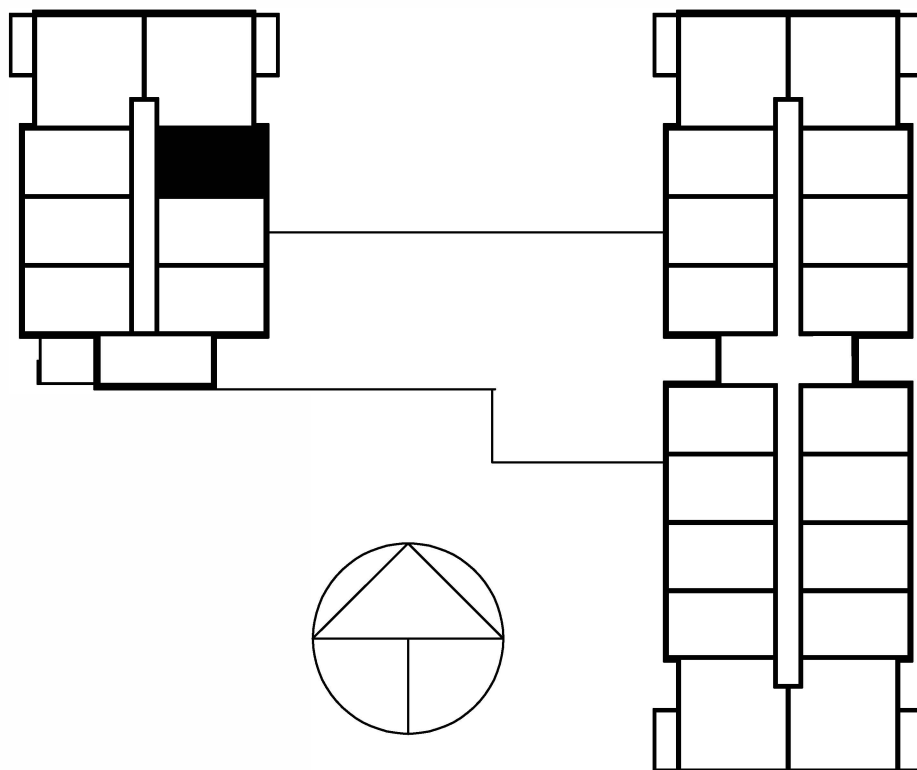

1H+KT 30,0 m²

1.-8.-kerros

- As 140
- As 146
- As 154
- As 162
- As 170
- As 178
- As 186
- As 194

Lumo