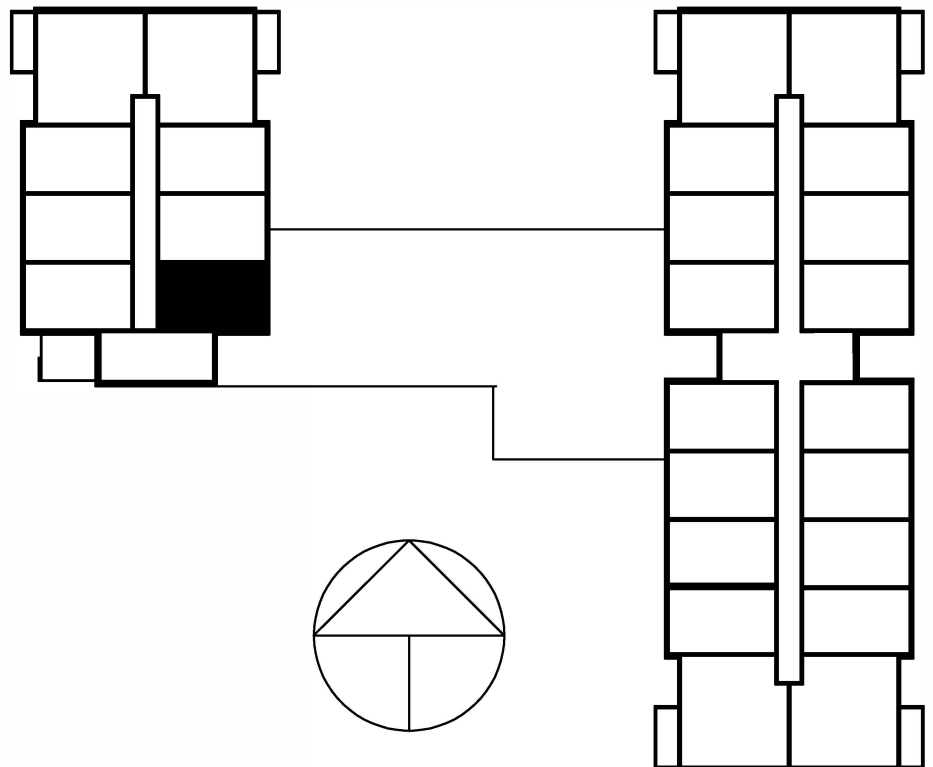

2.-kerros

As 148